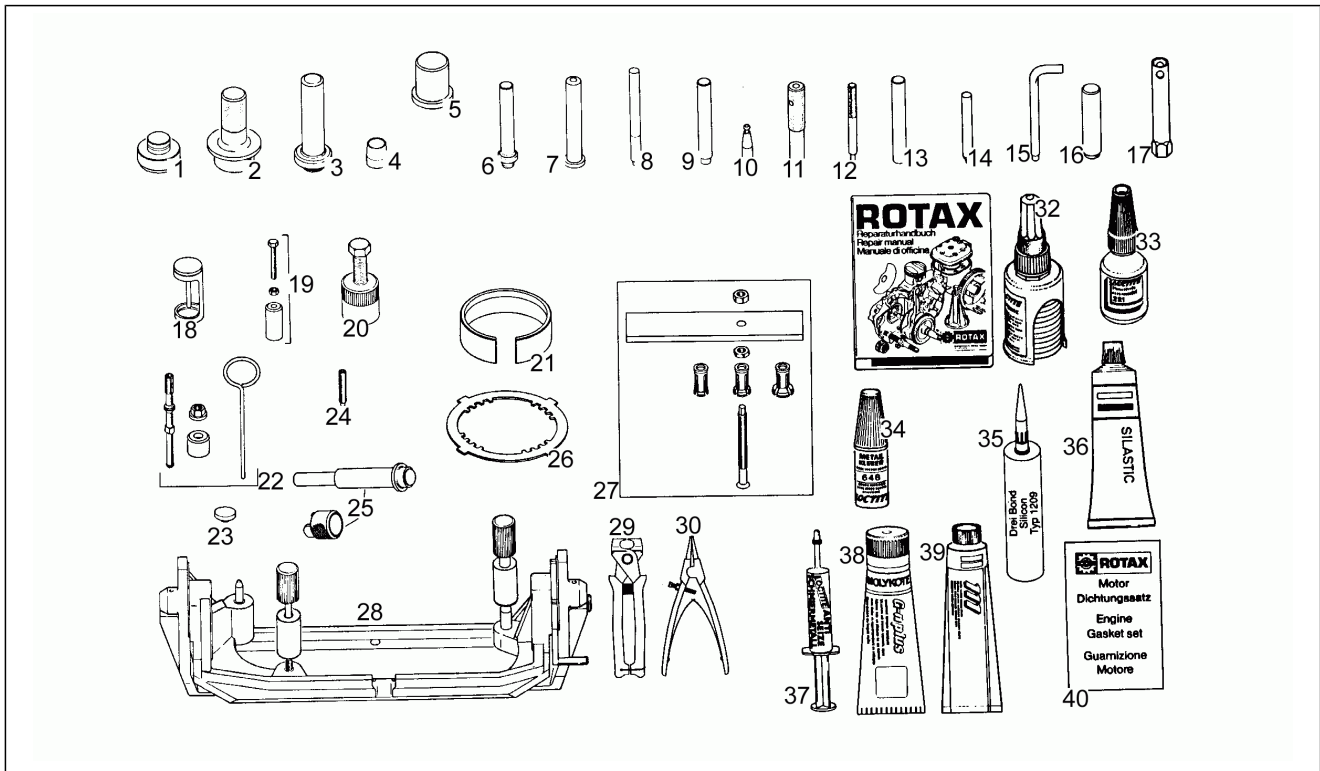

Einheit	Motor
Code	15
Beschreibung	Spezialwerkzeug T
Inspektion	1

Pos.	Code	Beschreibung	Menge	Varianten
29	AP0277295	Zange für die Schellenmontage	1	
30	AP0277292	Circlip pliers engine-g-box	1	
32	AP0899784	Loctite, orange 574	1	
33	AP0899785	Loctite, violett 221 10cc.	1	
34	AP0899788	Loctite, grün 648 5gr.	1	
35	AP0297900	Flachendichtmittel 310 ml	1	
36	AP0297385	Silastic 732RTV 100gr.	1	
37	AP0297434	Loctite Anti Seize 50ml.15378	1	
38	AP0297433	Molykote G-N 50gr.	1	
39	AP0897161	Molykote 111 100gr.	1	
40	AP0294761	Dichtungen - Satz	1