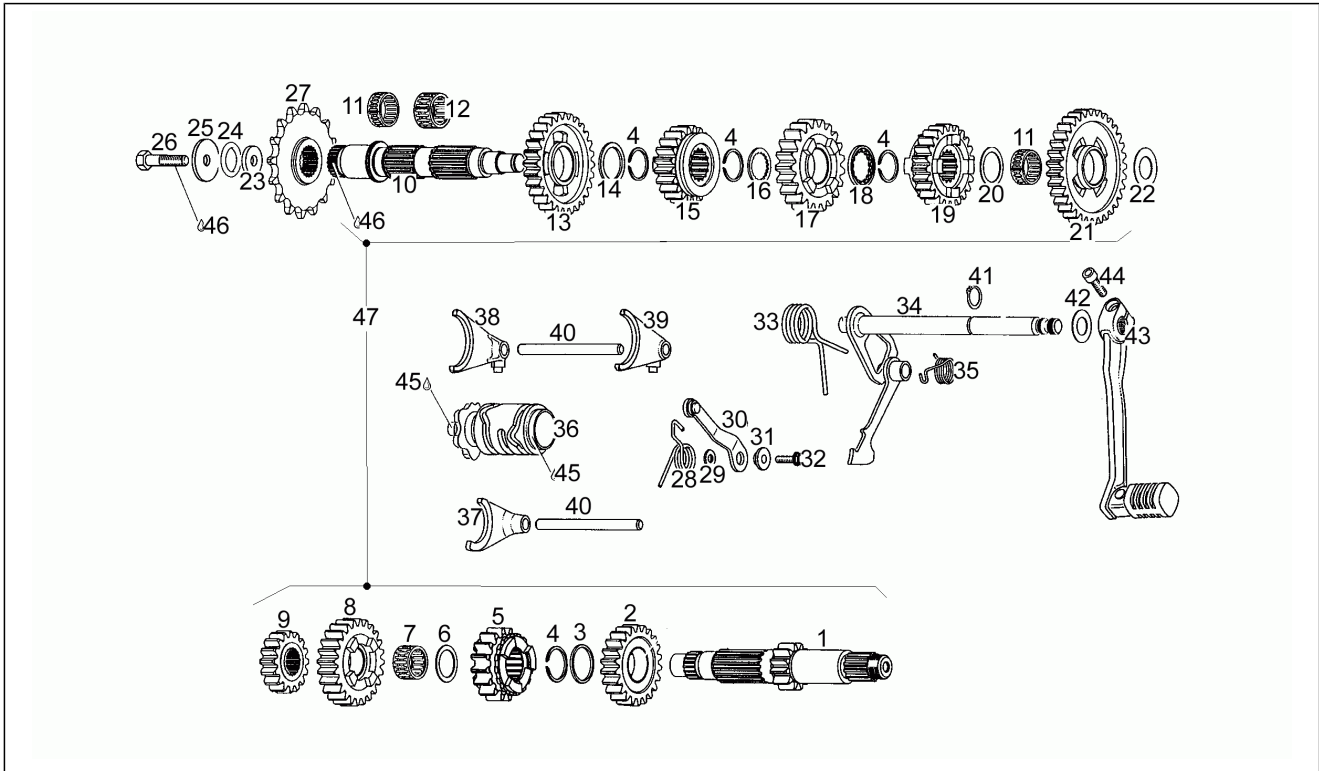

Einheit	Motor
Code	16
Beschreibung	Schaltgetriebe N>S
Inspektion	1

Pos.	Code	Beschreibung	Menge	Varianten
1	AP0237110	Vorgelegewelle Z=12	1	
2	AP0234715	Zahnrad 4 v.ta' Z=22	1	
2	AP0234719	Zahnrad 4 v.ta' Z=22	1	
3	AP0227820	Paßscheibe	1	
4	AP0445300	Seegerring d25	4	
5	AP0234690	Zahnrad Z=16	1	
5	AP0634335	Zahnrad Z=16	1	
6	AP0227445	Paßscheibe 21,2/27,5/1	1	
7	AP0232805	Nadelkaefig 21x25x13	1	
8	AP0234720	Zahnrad 5.Hauptwelle Z=24	1	
9	AP0234670	Zahnrad 2.Hauptwelle Z=16	1	
10	AP0237070	Festrad	1	
11	AP0232520	Nadelkaefig 22x26x10	1	
12	AP0232530	Nadelkaefig 22x26x13	1	
13	AP0234680	Zahnrad Z=28	1	
14	AP0227860	Paßscheibe	2	
15	AP0234740	Zahnrad Z=21	1	
16	AP0244050	Paßscheibe	2	
17	AP0234700	Zahnrad 3.Vorgelegewelle Z=21	1	
18	AP0227495	Paßscheibe 22,5x31,4x2,9	1	
19	AP0234730	Zahnrad 4 v.ta' Z=23	1	
20	AP0927470	Paßscheibe	1	
21	AP0234660	Zahnrad 1 v.ta' Z=33	1	
22	AP0227430	Paßscheibe 17,2/30/1	1	
23	AP0244200	Ausgleichscheibe	1	
24	AP0250430	O-Ring 20-3,5 mm	1	
25	AP0227930	Ausgleichscheibe	1	
26	AP0940485	Schraube M8x30	1