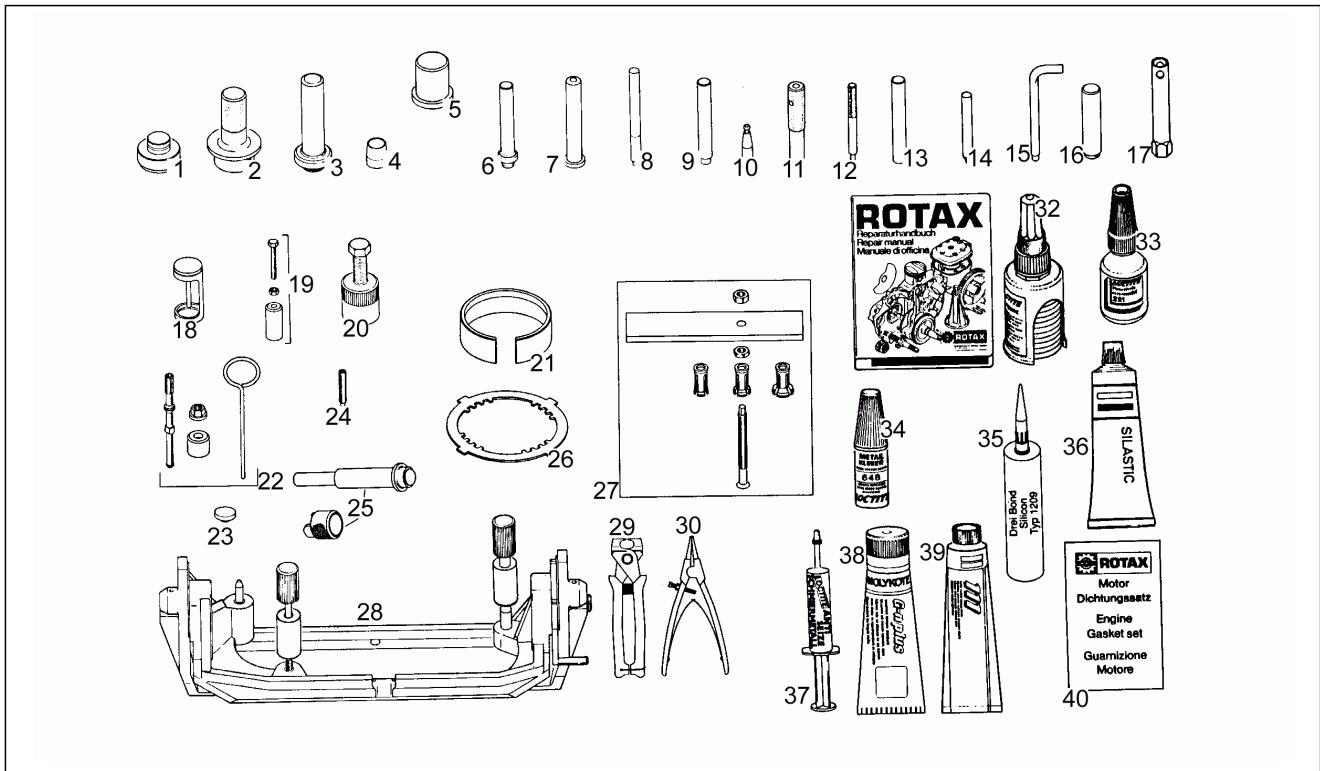

Einheit	Motor
Code	15
Beschreibung	Spezialwerkzeug T
Inspektion	1

Pos.	Code	Beschreibung	Menge	Varianten
1	AP0277520	Puffer	1	
2	AP0277525	Puffer	1	
3	AP0277861	Puffer für Ölabbstreifer.	1	
4	AP0277970	Fuehrungshuelse	1	
5	AP0277304	Oil seal drift driven shaft	1	
6	AP0277222	Oil seal drift-balance shaft	1	
7	AP0276770	Einbaudorn kplt.	1	
8	AP0277235	Bearing drift-release shaft	1	
9	AP0277230	Bearing drift-release shaft	1	
10	AP0277300	Oil seal bush-release shaft	1	
11	AP0277302	Oil seal drift-release shaft	1	
12	AP0277510	Valve guide drift	1	
13	AP0277210	Valve guide oil seal drift	1	
14	AP0277090	Oil seal drift-tacho-shaft	1	
15	AP0277270	Bal-shaft gear centring pin	1	
16	AP0277250	Flywheel cover disassy tool	1	
17	AP0276280	Zündkerzenschlüssel 18 mm	1	
18	AP0276477	Valve spring compression tool	1	
19	AP0277205	Extractor for inter-gear axis	1	
20	AP0976235	Schwungradabzieher	1	
21	AP0276357	Kolbenringspanner	1	
22	AP0277280	Puller for clutch rod bearing	1	
23	AP0876557	Protec-capfor c/case bushings	1	
24	AP0240880	Threaded locking bolt TDC	1	
25	AP0277242	Circlip assy-bush drift 22mm	1	
26	AP0277881	Kupplungssperre	1	
27	AP0277265	Extractor-gear shaft bearings	1	
28	AP0277919	***STAFFATURA COMPLETA	1