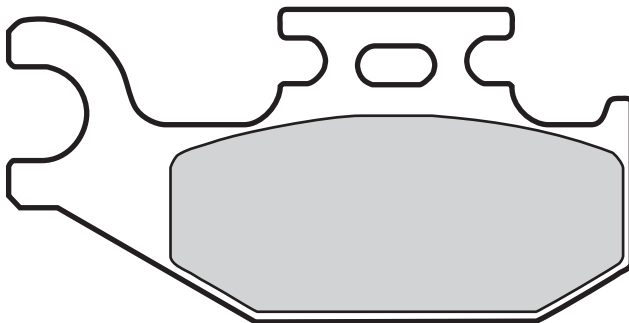

07GR50SD

62.0x 40.7x 9.5

Sintered

82.2x 40.7x 9.5

07GR50SX

" " "

Sintered

SUZUKI

700 King Quad Right 05-