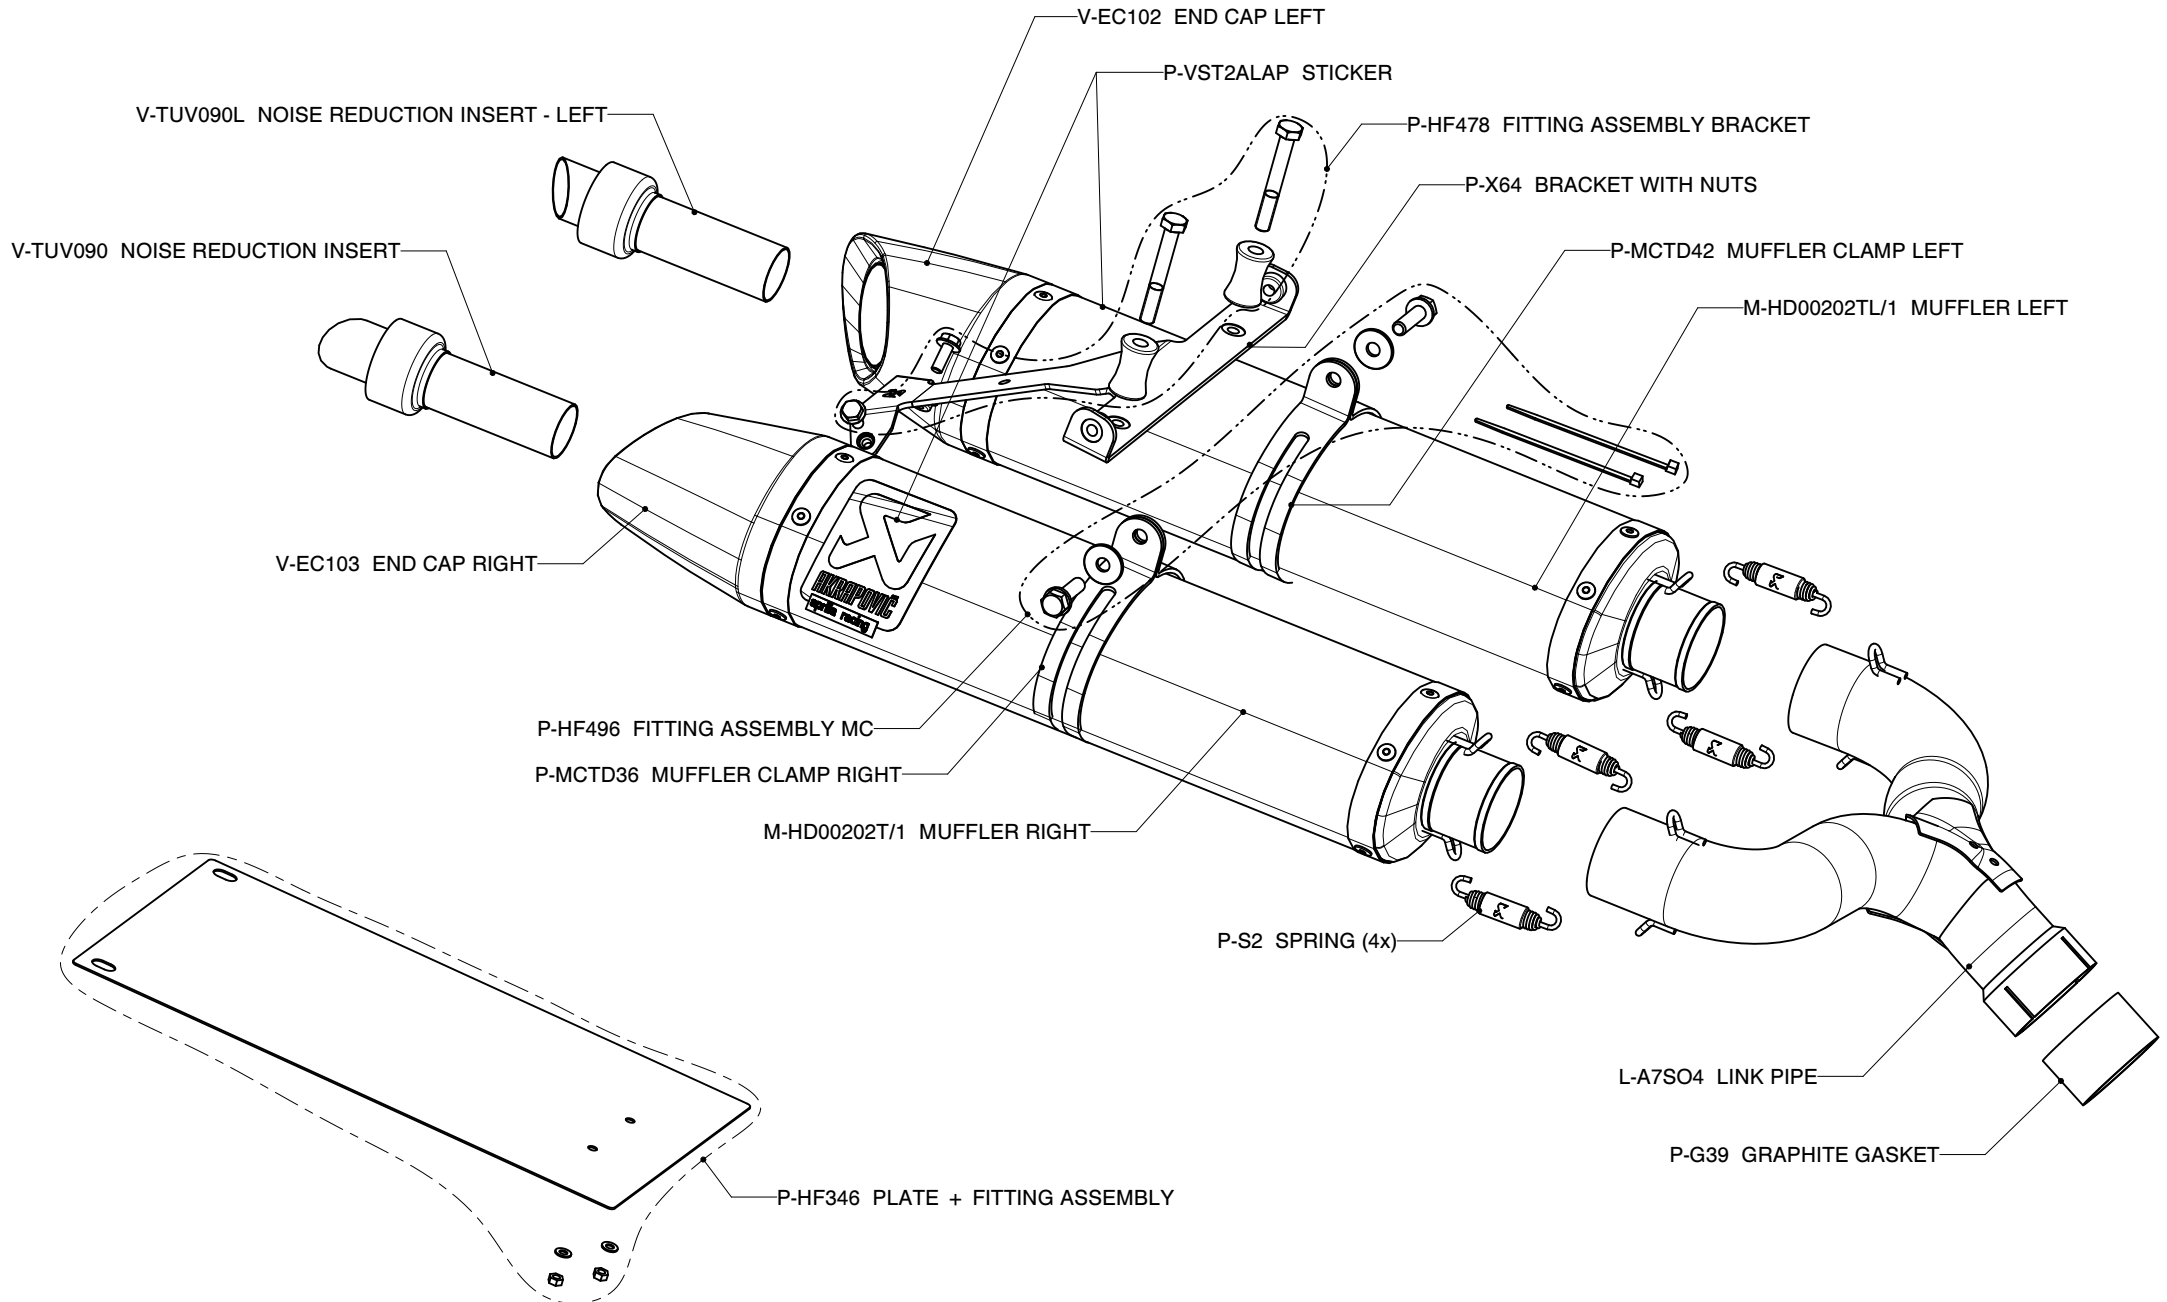

APRILIA Shiver

Shiver Factory

Model year: 2010/ SLIP ON exhaust system/ Street legal - AP Accessory

Model year: 2010

Product code: S-A7SO3-HDT/1

No.	SalesCode	Description	Qty.
1	P-HF346	fitting kit	1