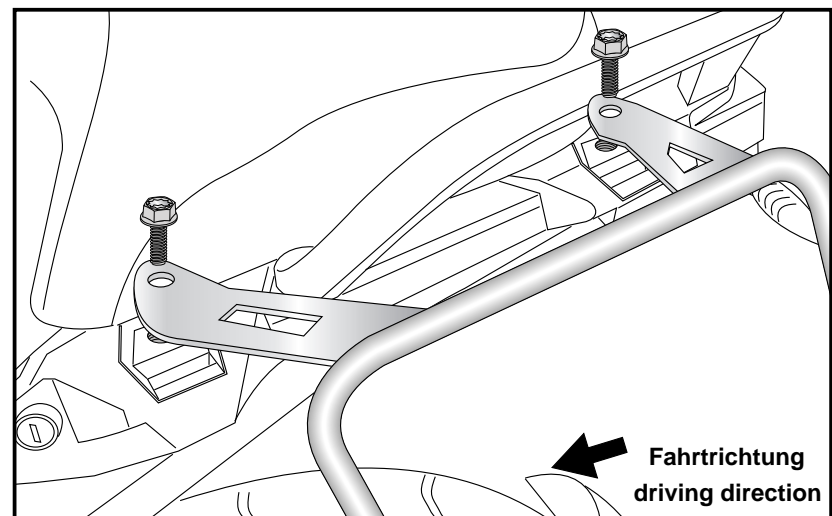

Montage der Kofferträger oben links und rechts:

Soziussitzbank abnehmen.
Die Originalschrauben links und rechts, vorne und hinten an der Einhängung der Originalkoffer demontieren.

Die Kofferträger nun an den freien Bohrungen mit den Originalschrauben befestigen.

Fastening of the carrier left + right top:
Dismantle pillion seat and the original screws left+right / front+rear.
Fix the side carriers into the free threads with the original screws.