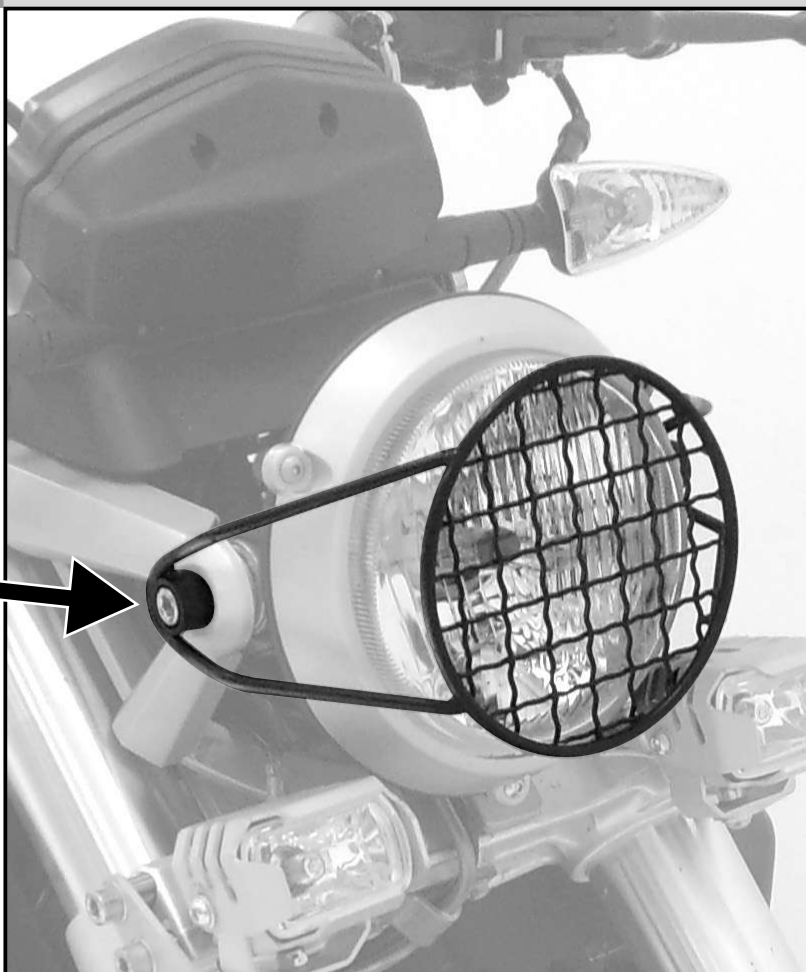

Assembling instructions

The headlight grille will be fixed at the original fixing points of the headlight. Unscrew the marked original screws at the left and the right side and fix the headlight grille with the allen screws M8 x 45.

After that, it might be necessary, to correct the position of the headlights.