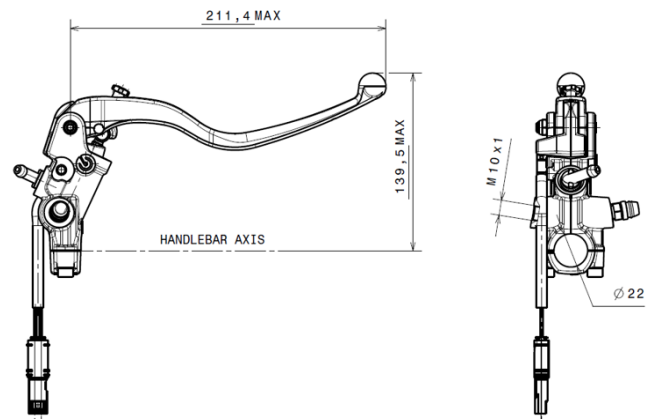

910D34119

Master cylinder 910D34119 peerless controllability

This is Brembo's original equipment genuine spare part chosen by motorbike manufacturers worldwide.

- ✓ Genuine
- ✓ Brembo quality
- ✓ Safety
- ✓ Performance
- ✓ Comfort
- ✓ Durability

Technical specifications

Lever ratio
21 mm

Piston size
16 mm

Units per box
1

COMPATIBLE VEHICLES

DUCATI

DUCATI	Bayliss	1198	2009 - 2021
DUCATI	Diavel	1200	2013 - 2018
DUCATI	Diavel Carbon	1200	2013 - 2018
DUCATI	Diavel Dark	1200	2013 - 2018
DUCATI	Diavel Diesel	1200	2017 - 2018
DUCATI	Diavel Strada	1200	2011 - 2014
DUCATI	Diavel Titanium	1200	2015 - 2018
DUCATI	Hypermotard EVO	1100	2010 - 2012
DUCATI	Monster	1200	2014 - 2021
DUCATI	Monster	1100	2009 - 2013
DUCATI	Monster 25 Anniversario	1200	2019 - 2019
DUCATI	Monster ABS	1100	2009 - 2010
DUCATI	Monster EVO	1100	2011 - 2013
DUCATI	Monster EVO ABS	1100	2011 - 2013
DUCATI	Monster Evo ABS Anniversary	1100	2011 - 2013
DUCATI	Monster R	1200	2016 - 2019