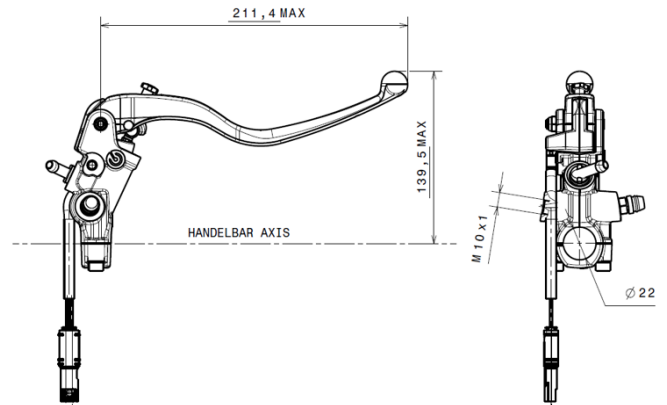

910D54890

Master cylinder 910D54890 peerless controllability

This is Brembo's original equipment genuine spare part chosen by motorbike manufacturers worldwide.

- ✓ Genuine
- ✓ Brembo quality
- ✓ Safety
- ✓ Performance
- ✓ Comfort
- ✓ Durability

Technical specifications

Lever ratio	Piston size
21 mm	18 mm
Units per box	
1	

COMPATIBLE VEHICLES

DUCATI

DUCATI	Bayliss	1198	2009 - 2021
DUCATI	Diavel	1200	2013 - 2018
DUCATI	Diavel Carbon	1200	2013 - 2018
DUCATI	Diavel Dark	1200	2013 - 2018
DUCATI	Diavel Diesel	1200	2017 - 2018
DUCATI	Diavel Strada	1200	2011 - 2014
DUCATI	Diavel Titanium	1200	2015 - 2018
DUCATI	Hypermotard EVO	1100	2010 - 2012
DUCATI	Monster	1200	2014 - 2021
DUCATI	Monster	1100	2009 - 2013
DUCATI	Monster 25 Anniversario	1200	2019 - 2019
DUCATI	Monster ABS	1100	2009 - 2010
DUCATI	Monster EVO	1100	2011 - 2013
DUCATI	Monster EVO ABS	1100	2011 - 2013
DUCATI	Monster Evo ABS Anniversary	1100	2011 - 2013
DUCATI	Monster R	1200	2016 - 2019
DUCATI	Monster S	1200	2014 - 2021